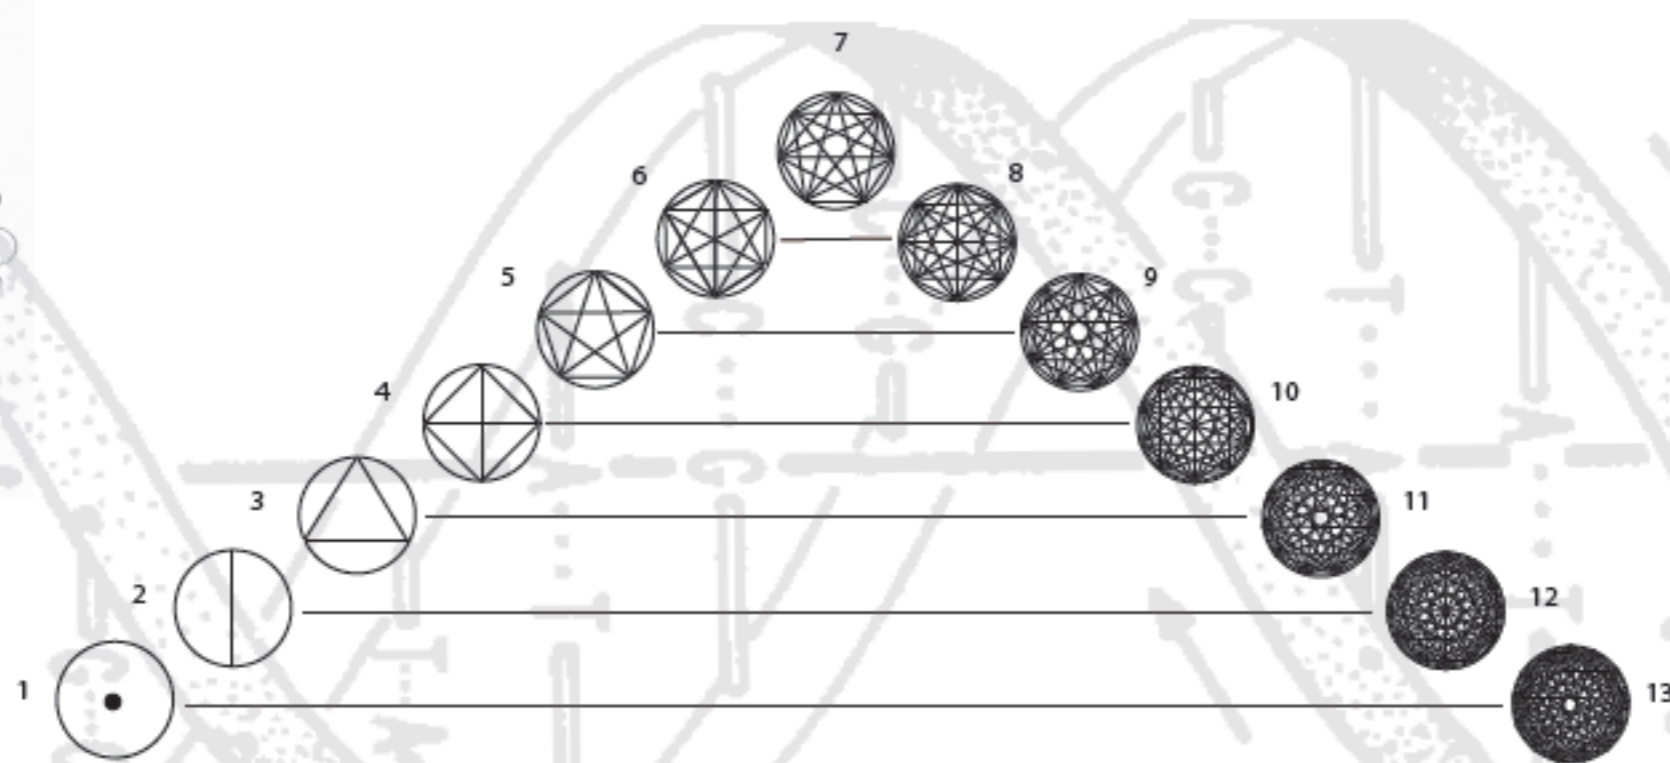

A LUNAR YEAR ON THE LIGHTNING PATH

WWW.LIGHTNINGPATH.NET

THIRTEEN MOONS

LUNATION CYCLE

DNA

I CHING